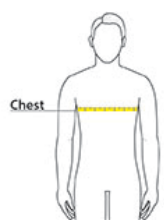

PRODUCT MEASUREMENTS

	XS	S	M	L	XL	2XL	3XL	4XL
Body Length at Back	27	28	29	30	31	32	32 1/2	33
Chest	18 1/2	20	21 1/2	23	24 1/2	26	28	30
Sleeve Length from Center Back	17 1/4	18	18 3/4	19 1/2	20 1/4	21	21 3/4	22 1/2

Body Length at Back: Measured from high point shoulder to finished hem at back.

Chest: Measured across the chest one inch below armhole when laid flat.

Sleeve Length from Center Back: Measure from Center Back neck to shoulder point to sleeve hem.

SIZE CHARTS

	XS	S	M	L	XL	2XL	3XL	4XL
Chest	32-34	35-37	38-40	41-43	44-46	47-49	50-53	54-57

SPEC SHEET + MEASUREMENTS

Sport-Tek® PosiCharge® Re-Compete Tee. ST720

HOW TO MEASURE

CHEST
Measure under the arm and around the fullest part of the chest with arms down, keeping tape horizontal.