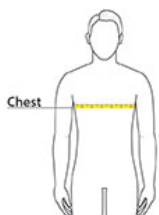

SPEC SHEET + MEASUREMENTS

SPORT-TEK

Sport-Tek® Long Sleeve PosiCharge® Competitor™ Tee.
ST350LS

PRODUCT MEASUREMENTS

	XS	S	M	L	XL	2XL	3XL	4XL
Chest	18 1/2	20	21 1/2	23	24 1/2	26	28	30
Sleeve Length	33 1/4	34	34 1/4	35 1/2	36 1/4	37	37 3/4	38 1/2
Body Length at Back	27	28	29	30	31	32	32 1/2	33

Chest: Measured across the chest one inch below armhole when laid flat.

Sleeve Length: Start at center of neck and measure down shoulder, down sleeve to hem.

Body Length at Back: Measured from high point shoulder to finished hem at back.

SIZE CHARTS

	XS	S	M	L	XL	2XL	3XL	4XL	5XL	6XL	7XL	8XL	9XL	10XL
Chest	32-34	35-37	38-40	41-43	44-46	47-49	50-52	54-57	58-60	61-63	64-66	67-69	70-72	73-75

HOW TO MEASURE

CHEST

Measure under the arm and around the fullest part of the chest with arms down, keeping tape horizontal.